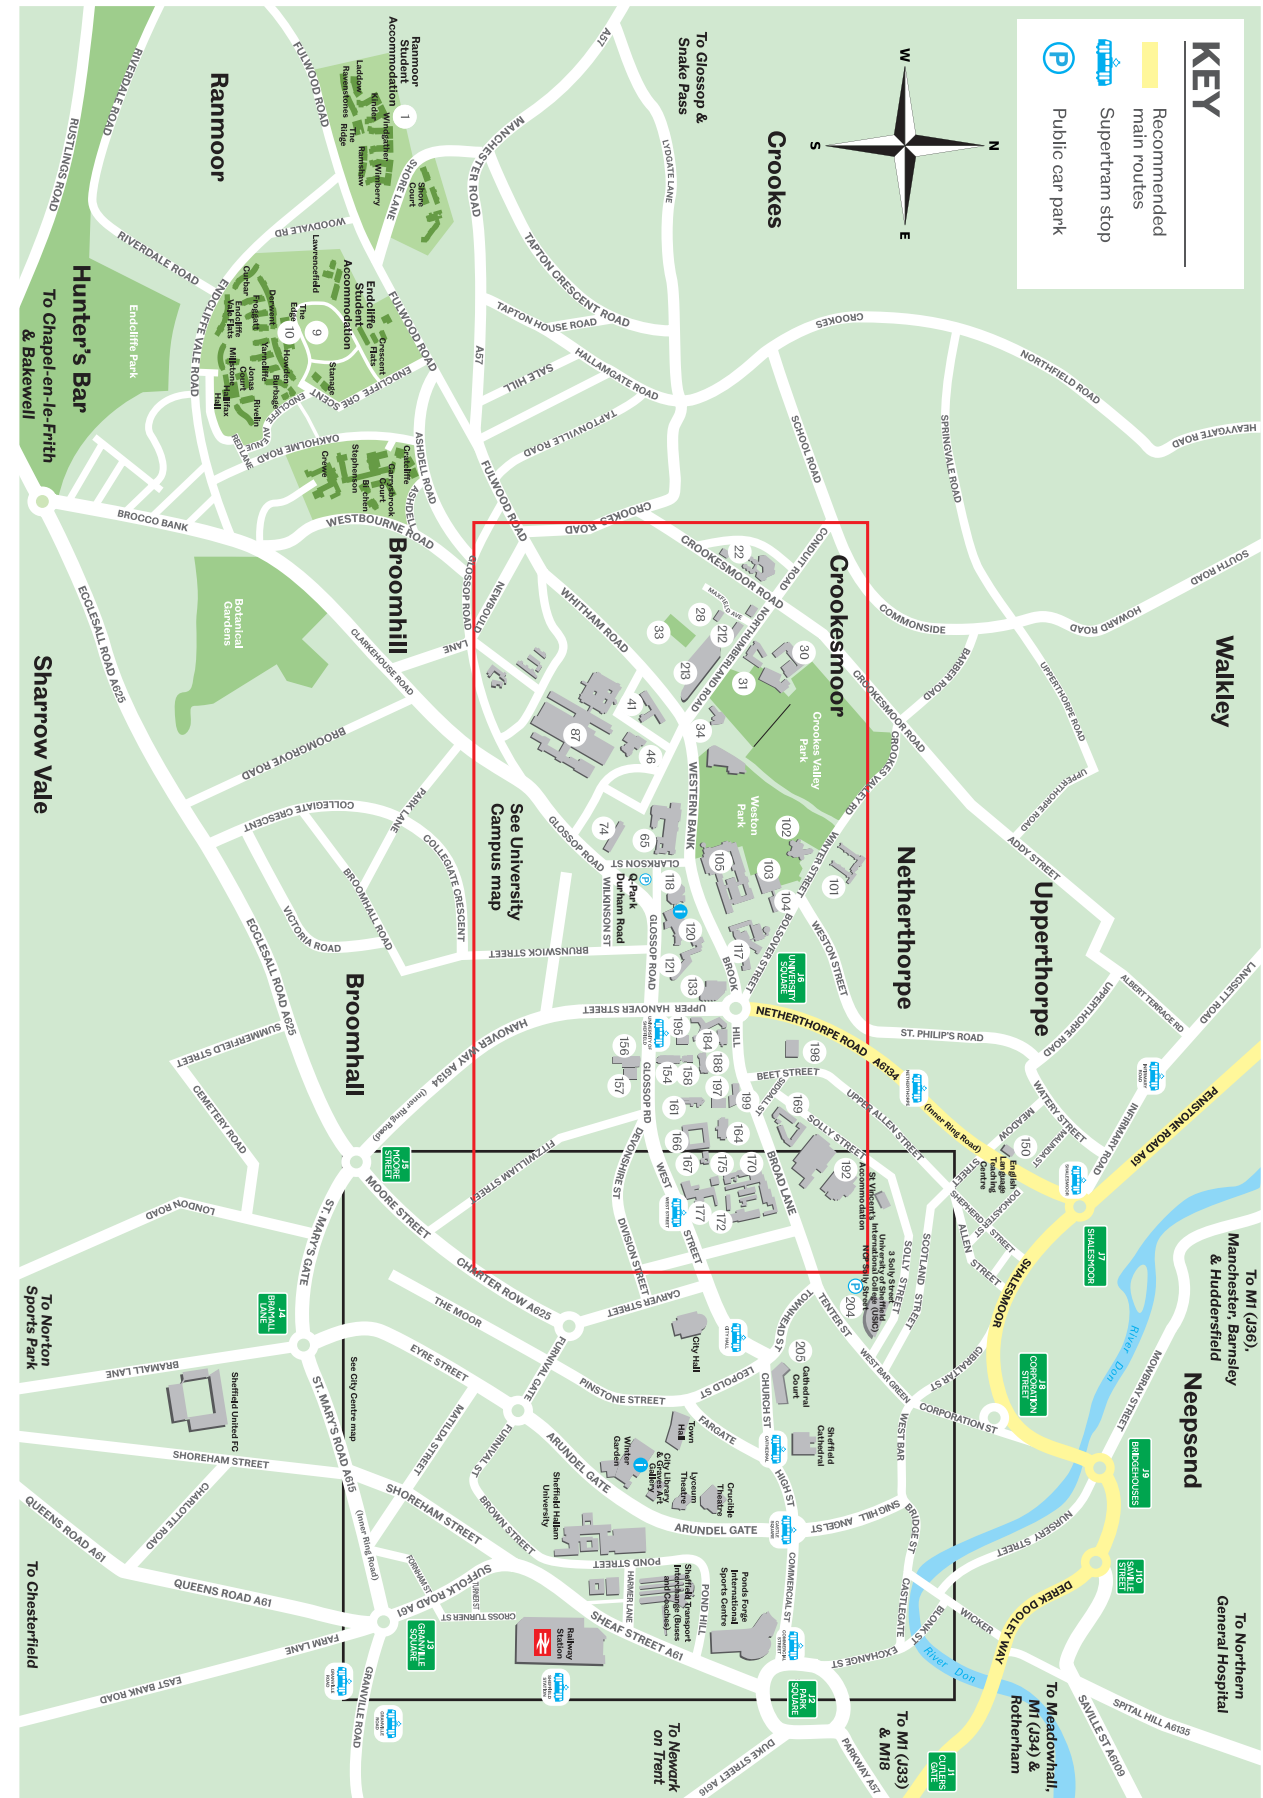

Central Sheffield

- KEY**
- Recommended main routes
 - Supertram stop
 - Public car park