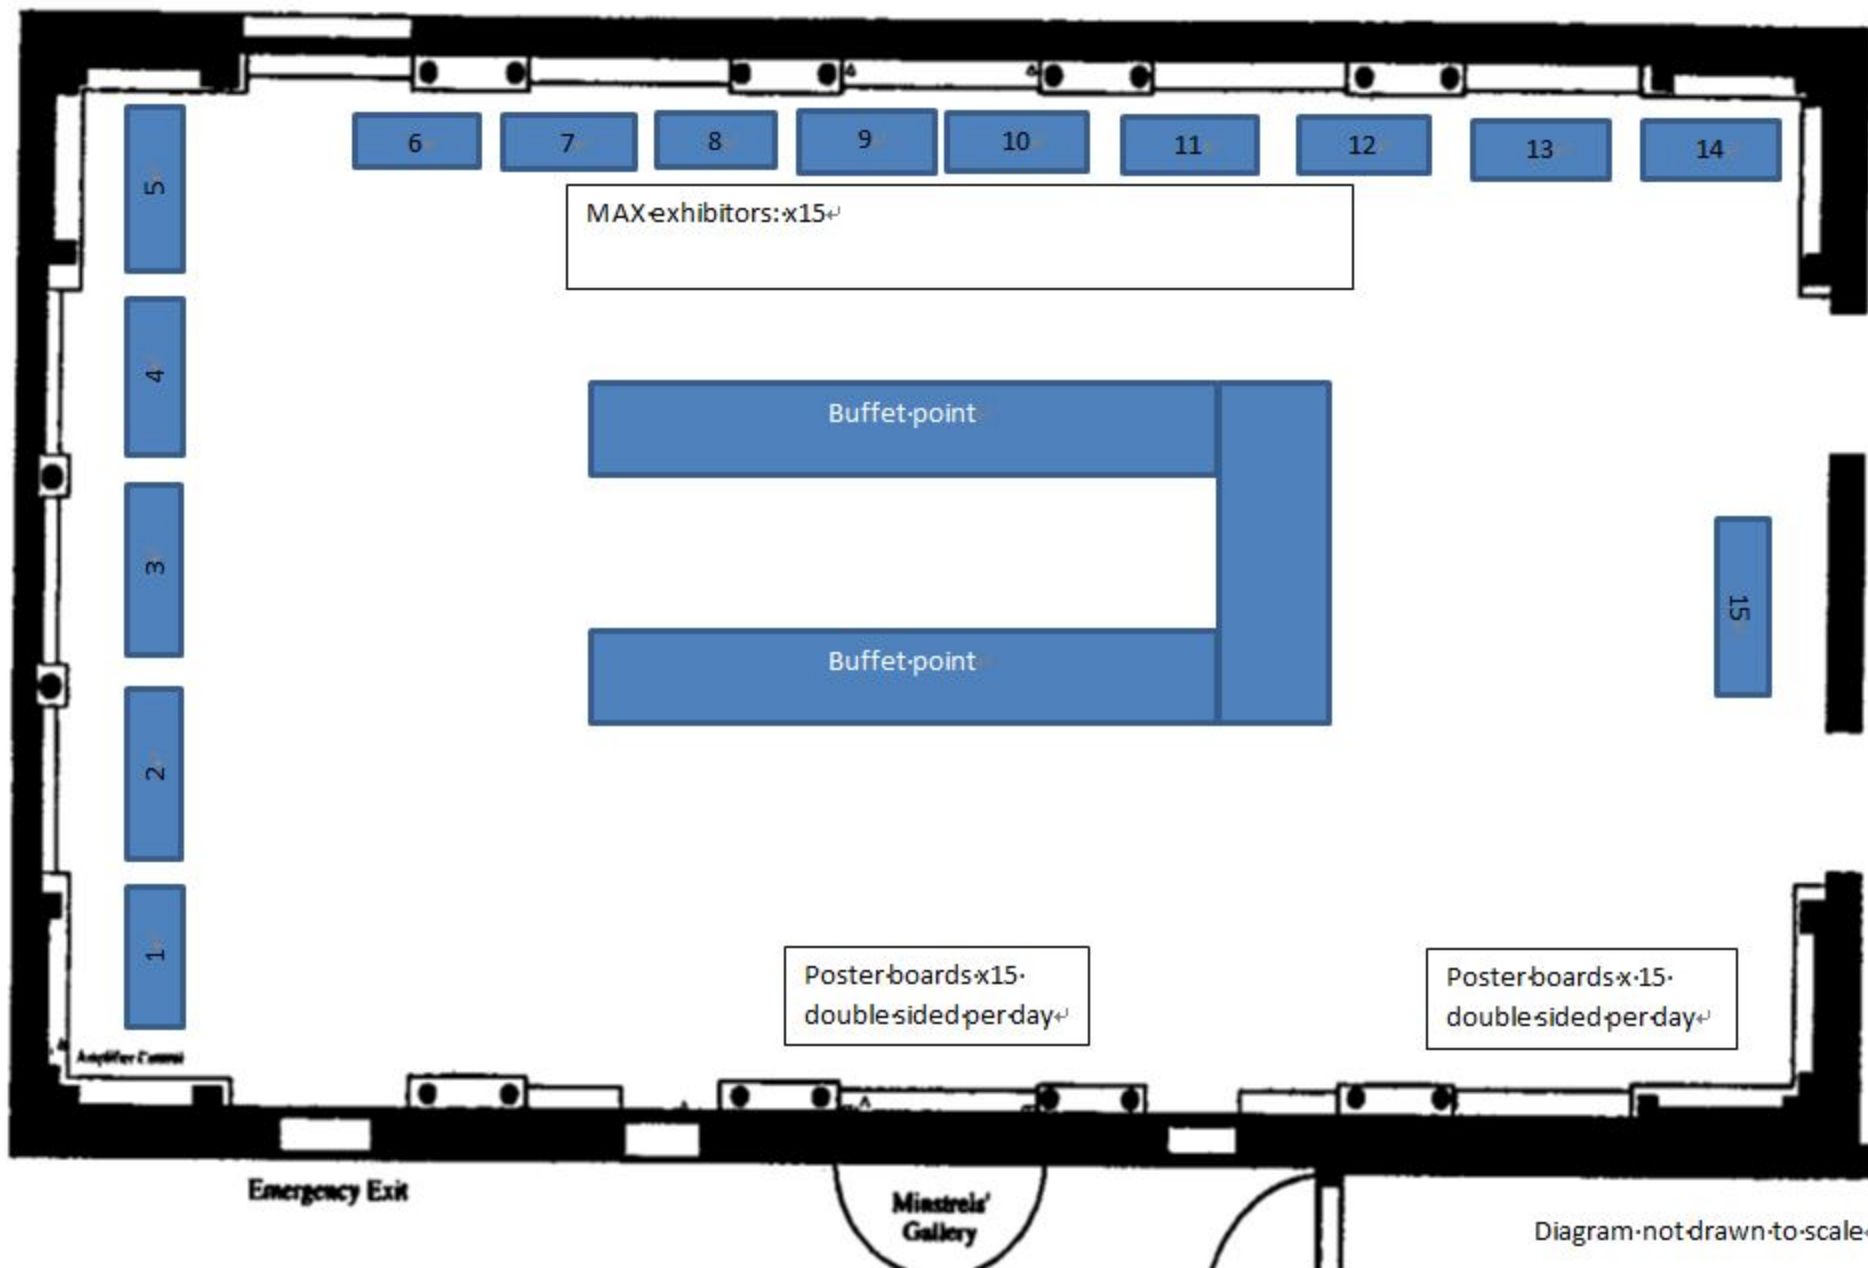

Emergency Exit

Diagram not drawn to scale